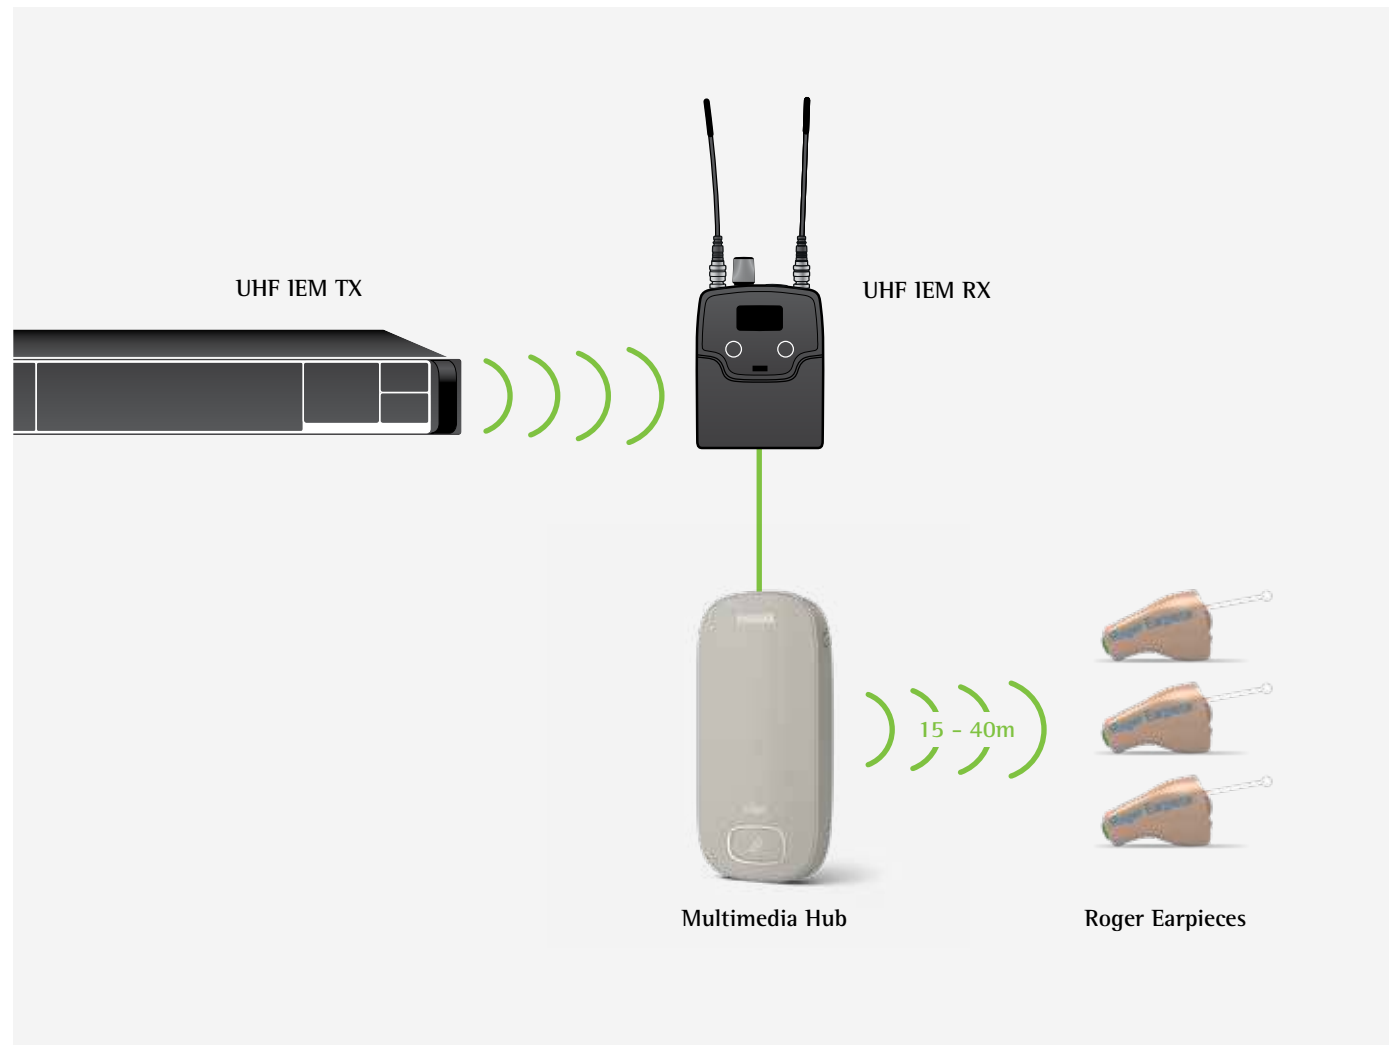

15 - 40m

Roger Earpiece

15 - 40m

Roger Touchscreen Mic

15 - 40m

Roger Earpiece

Transmission to the Roger Earpiece directly from the BaseStation or Touchscreen Mic with greater distances achieved using Roger Repeaters

## Load and clear

Short pieces of essential information need to be crystal clear, as bad acoustics, background noise, or radio static can cause stress and interruption in the work flow.

The Roger Earpiece is your safety net. No need to worry about forgetting a line, missing a cue, or misunderstanding a vital snippet of information. Free of interference and with a audio bandwidth from 100 Hz to 7 kHz as well as a high but adjustable output level, it offers a clear understanding of every syllable – even when whispered.

A technical masterpiece, the Roger Earpiece will not let you down. It is the unmatched wireless communication device that beats any cabled system. It's discrete, comfortable to wear design has become a firm favourite with artists, talent, producers and presenters alike.

# Roger System

A Roger system comprises an array of fully integrated Roger components to provide uninterrupted coverage of clear audio across the desired location. The Earpiece user is no longer restricted by bodypacks, intrusive cables or visible headsets. A battery life of up to 20 hours means for the presenter or talent the whole experience is a simple few seconds of fitting followed by a feeling of complete freedom.