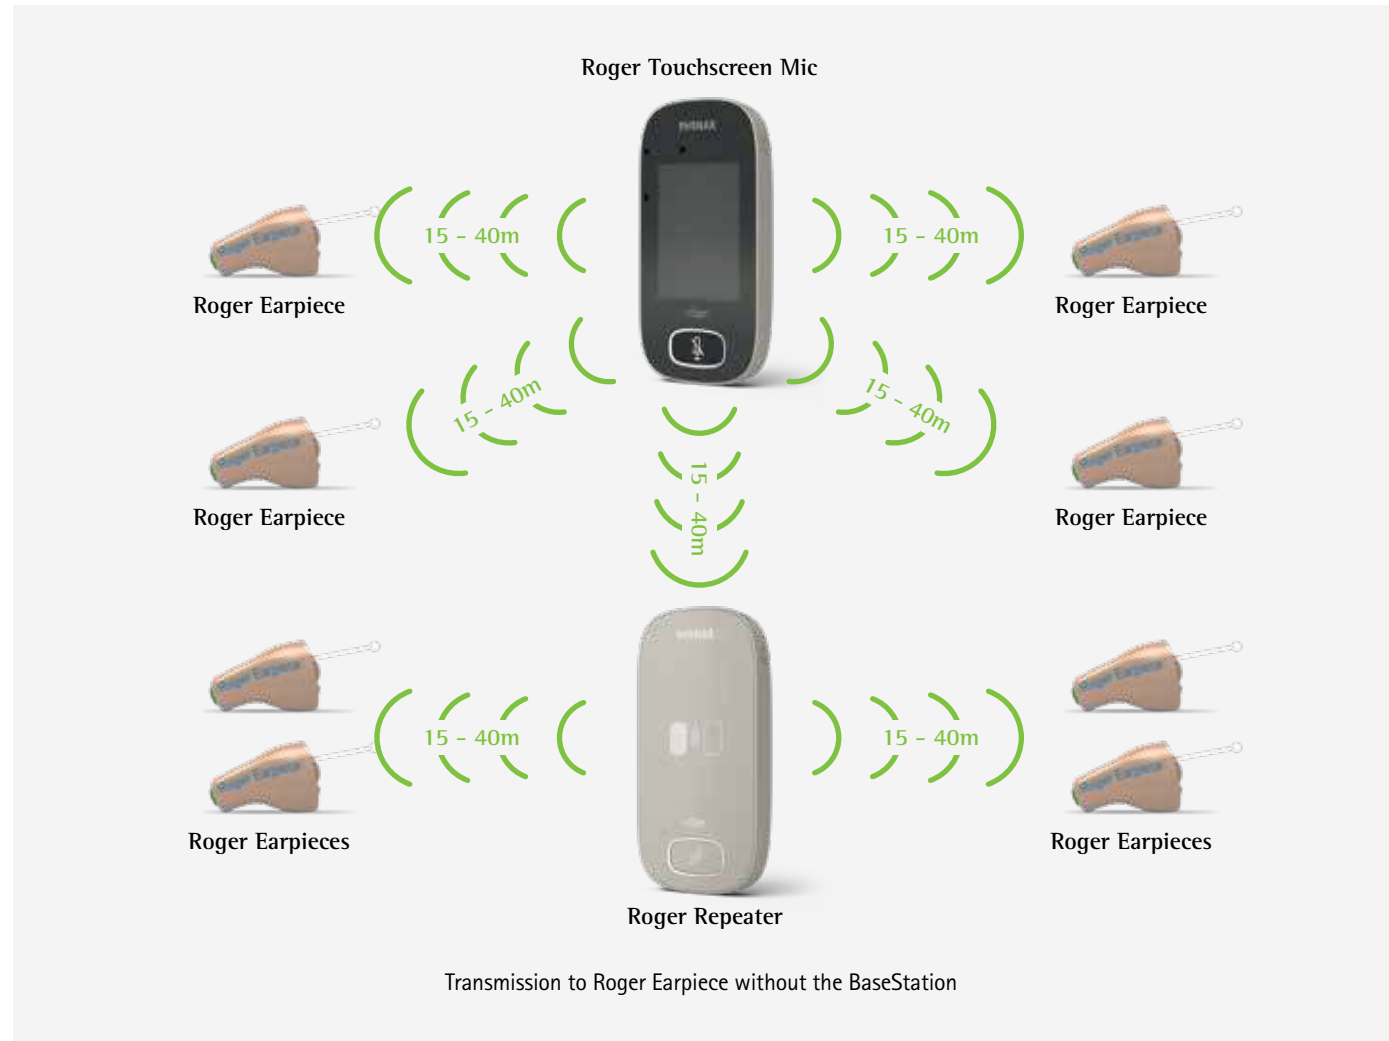

Load and clear

Short pieces of essential information need to be crystal clear, as bad acoustics, background noise, or radio static can cause stress and interruption in the work flow.

The Roger Earpiece is your safety net. No need to worry about forgetting a line, missing a cue, or misunderstanding a vital snippet of information. Free of interference and with a audio bandwidth from 100 Hz to 7 kHz as well as a high but adjustable output level, it offers a clear understanding of every syllable – even when whispered.

A technical masterpiece, the Roger Earpiece will not let you down. It is the unmatched wireless communication device that beats any cabled system. It's discrete, comfortable to wear design has become a firm favourite with artists, talent, producers and presenters alike.

Roger Touchscreen Mic, can be used as a standalone transmitter with integral microphone, with or without repeaters. No requirement for the Roger BaseStation, ideal for prompting or corporate applications.