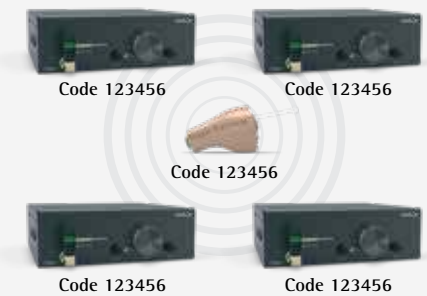

Roger System

A Roger system comprises an array of fully integrated Roger components to provide uninterrupted coverage of clear audio across the desired location. The Earpiece user is no longer restricted by bodypacks, intrusive cables or visible headsets. A battery life of up to 20 hours means for the presenter or talent the whole experience is a simple few seconds of fitting followed by a feeling of complete freedom.

Roger Earpiece

Wireless receiver

- Micro size Earpiece:
  - 18mm length – virtually invisible
- Light weight: 1.3 g (incl. battery)
- Exceptional sound quality
- Max output level: 100 dB SPL
- Unlimited number of Earpieces can be connected in one network
- Easy handling and cleaning
- Battery Life: > 20 h (size 10 battery)

Roger BaseStation

Stationary transmitter

- License free 2.4 GHz transmission
- Adaptive automatic frequency hopping
- Balanced audio in (XLR or 6.3)
- Audio input graphical display
- Volume control: -14 to +12 dB
- Bandwidth: 100–7200 Hz
- Transmission range: 15–40m (depending on environment)
- Rack and wall mount included
- Housing dimensions: 132 x 132 x 44mm

BaseStation Cloning Tool

Roger BaseStations have individual digital coding to allow 'hand shaking' with specific Earpieces however when a Roger Earpiece is required to connect over a number of areas covered by several different BaseStations it is possible to give all BaseStations a matching code using the Roger 'cloning tool'. Each BaseStation can be given an individual or the same audio feed as usual.